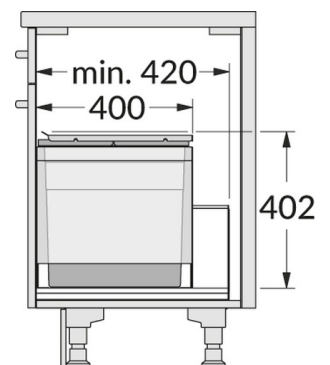

HAILO AS Triple XL 500 18/28

3631581

GTIN: 4007126364357

For cabinets with pull-out shelf from 500 mm width

INSET

2 BUCKET

46 L

TOTAL

Suitable for cabinet width (cm)
50

- For any common standard drawers in boxed kitchen- and sink-cabinets with side wall thicknesses from 16 mm thru 19 mm
- Easiest installation by means of 4 screws onto drawer-bottom and 2 screws onto front-panel
- side-parts of "Triple XL" box cover the various railing-bars or sides of different drawer-types of any common European brand

Specifications

Type of installation Inset	✓
Cabinet-width min. (cm)	50
Cabinet-width max. (cm)	50
Suitable for cabinet width (cm)	50
Nominal drawer-depth (mm) ≥	420
Installation inside available drawer	✓
Product dimensions (DxH) (mm)	400 x 402
Packing dimensions (WxDxH) (mm)	445 x 325 x 520
Number of bins	2
Lid	Sheet metal system Lid

PRODUCT SPECIFICATION SHEET

Capacity (l)	1 x 18 + 1 x 28
Total volume (l)	46
Color metal parts	dark grey
Color plastic parts	dark grey
Weight incl. packing (kg)	8,4