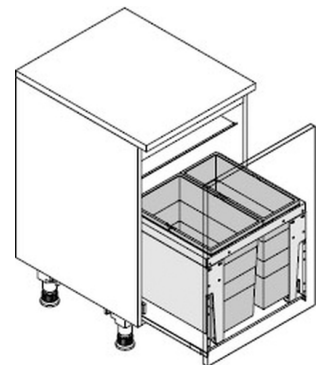

HAILO AS Triple XL 500 18/28

3631581

GTIN: 4007126364357

For cabinets with pull-out shelf from 500 mm width

INSET

2 BUCKET

46 L

TOTAL

Suitable for cabinet width (cm)
50

- For any common standard drawers in boxed kitchen- and sink-cabinets with side wall thicknesses from 16 mm thru 19 mm
- Easiest installation by means of 4 screws onto drawer-bottom and 2 screws onto front-panel
- side-parts of "Triple XL" box cover the various railing-bars or sides of different drawer-types of any common European brand

Specifications

Type of installation Inset	✓
Cabinet-width min. (cm)	50
Cabinet-width max. (cm)	50
Suitable for cabinet width (cm)	50
Nominal drawer-depth (mm) ≥	420
Installation inside available drawer	✓
Product dimensions (DxH) (mm)	400 x 402
Packing dimensions (WxDxH) (mm)	445 x 325 x 520
Number of bins	2
Lid	Sheet metal system Lid

PRODUCT SPECIFICATION SHEET

Capacity (l)	1 x 18 + 1 x 28
Total volume (l)	46
Color metal parts	dark grey
Color plastic parts	dark grey
Weight incl. packing (kg)	8,4